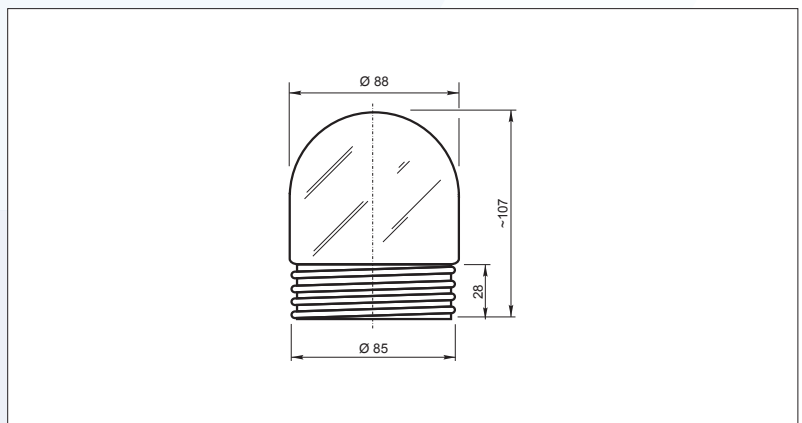

GLASS GLOBE FOR EN-203 AND EN-205 LIGHT

Photo for illustration only.

Related Products:

**EN-203
INCANDESCENT BULKHEAD
LIGHT FOR EMERGENCY**

**EN-205
INCANDESCENT SURFACE
LIGHT FOR EMERGENCY**