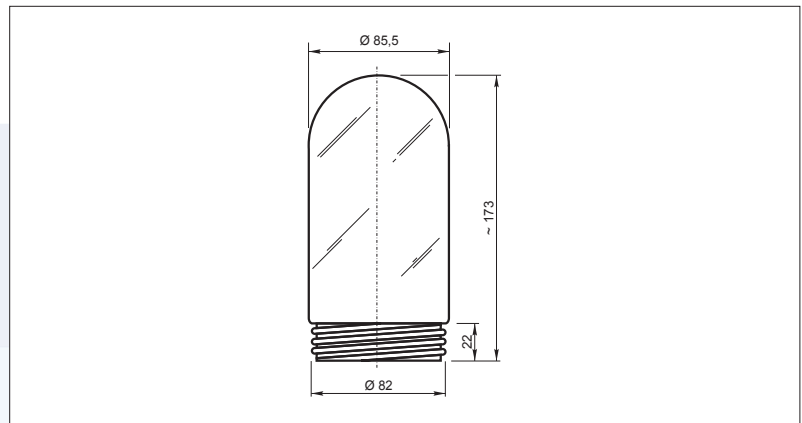

**EN-205
LUMINÁRIA INCANDESCENTE
DE SOBREPOR PARA EMERGÊNCIA**

GLASS GLOBE FOR EN-202 AND EN-204 LIGHT

Photo for illustration only.

Related Products:

**EN-202
INCANDESCENT BULKHEAD
LIGHT**

**EN-204
INCANDESCENT SURFACE
LIGHT**