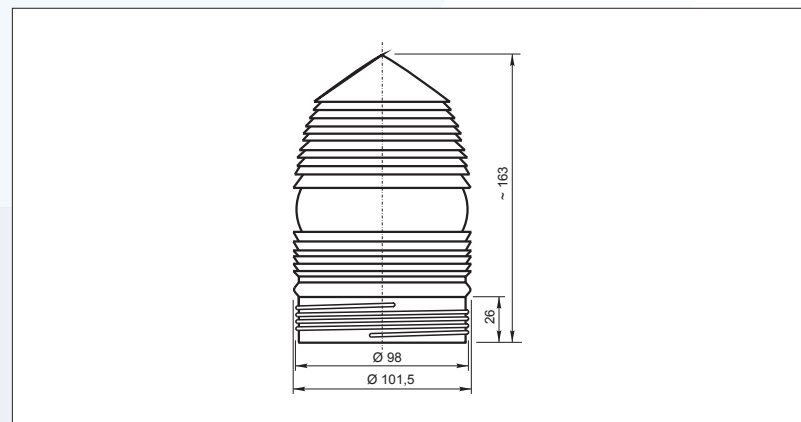

Photo for illustration only.

Related Products:

**EN-401
SIGNALLING LIGHT
DEVICE**

**EN-403
SIGNALLING HELIPAD
DEVICE**